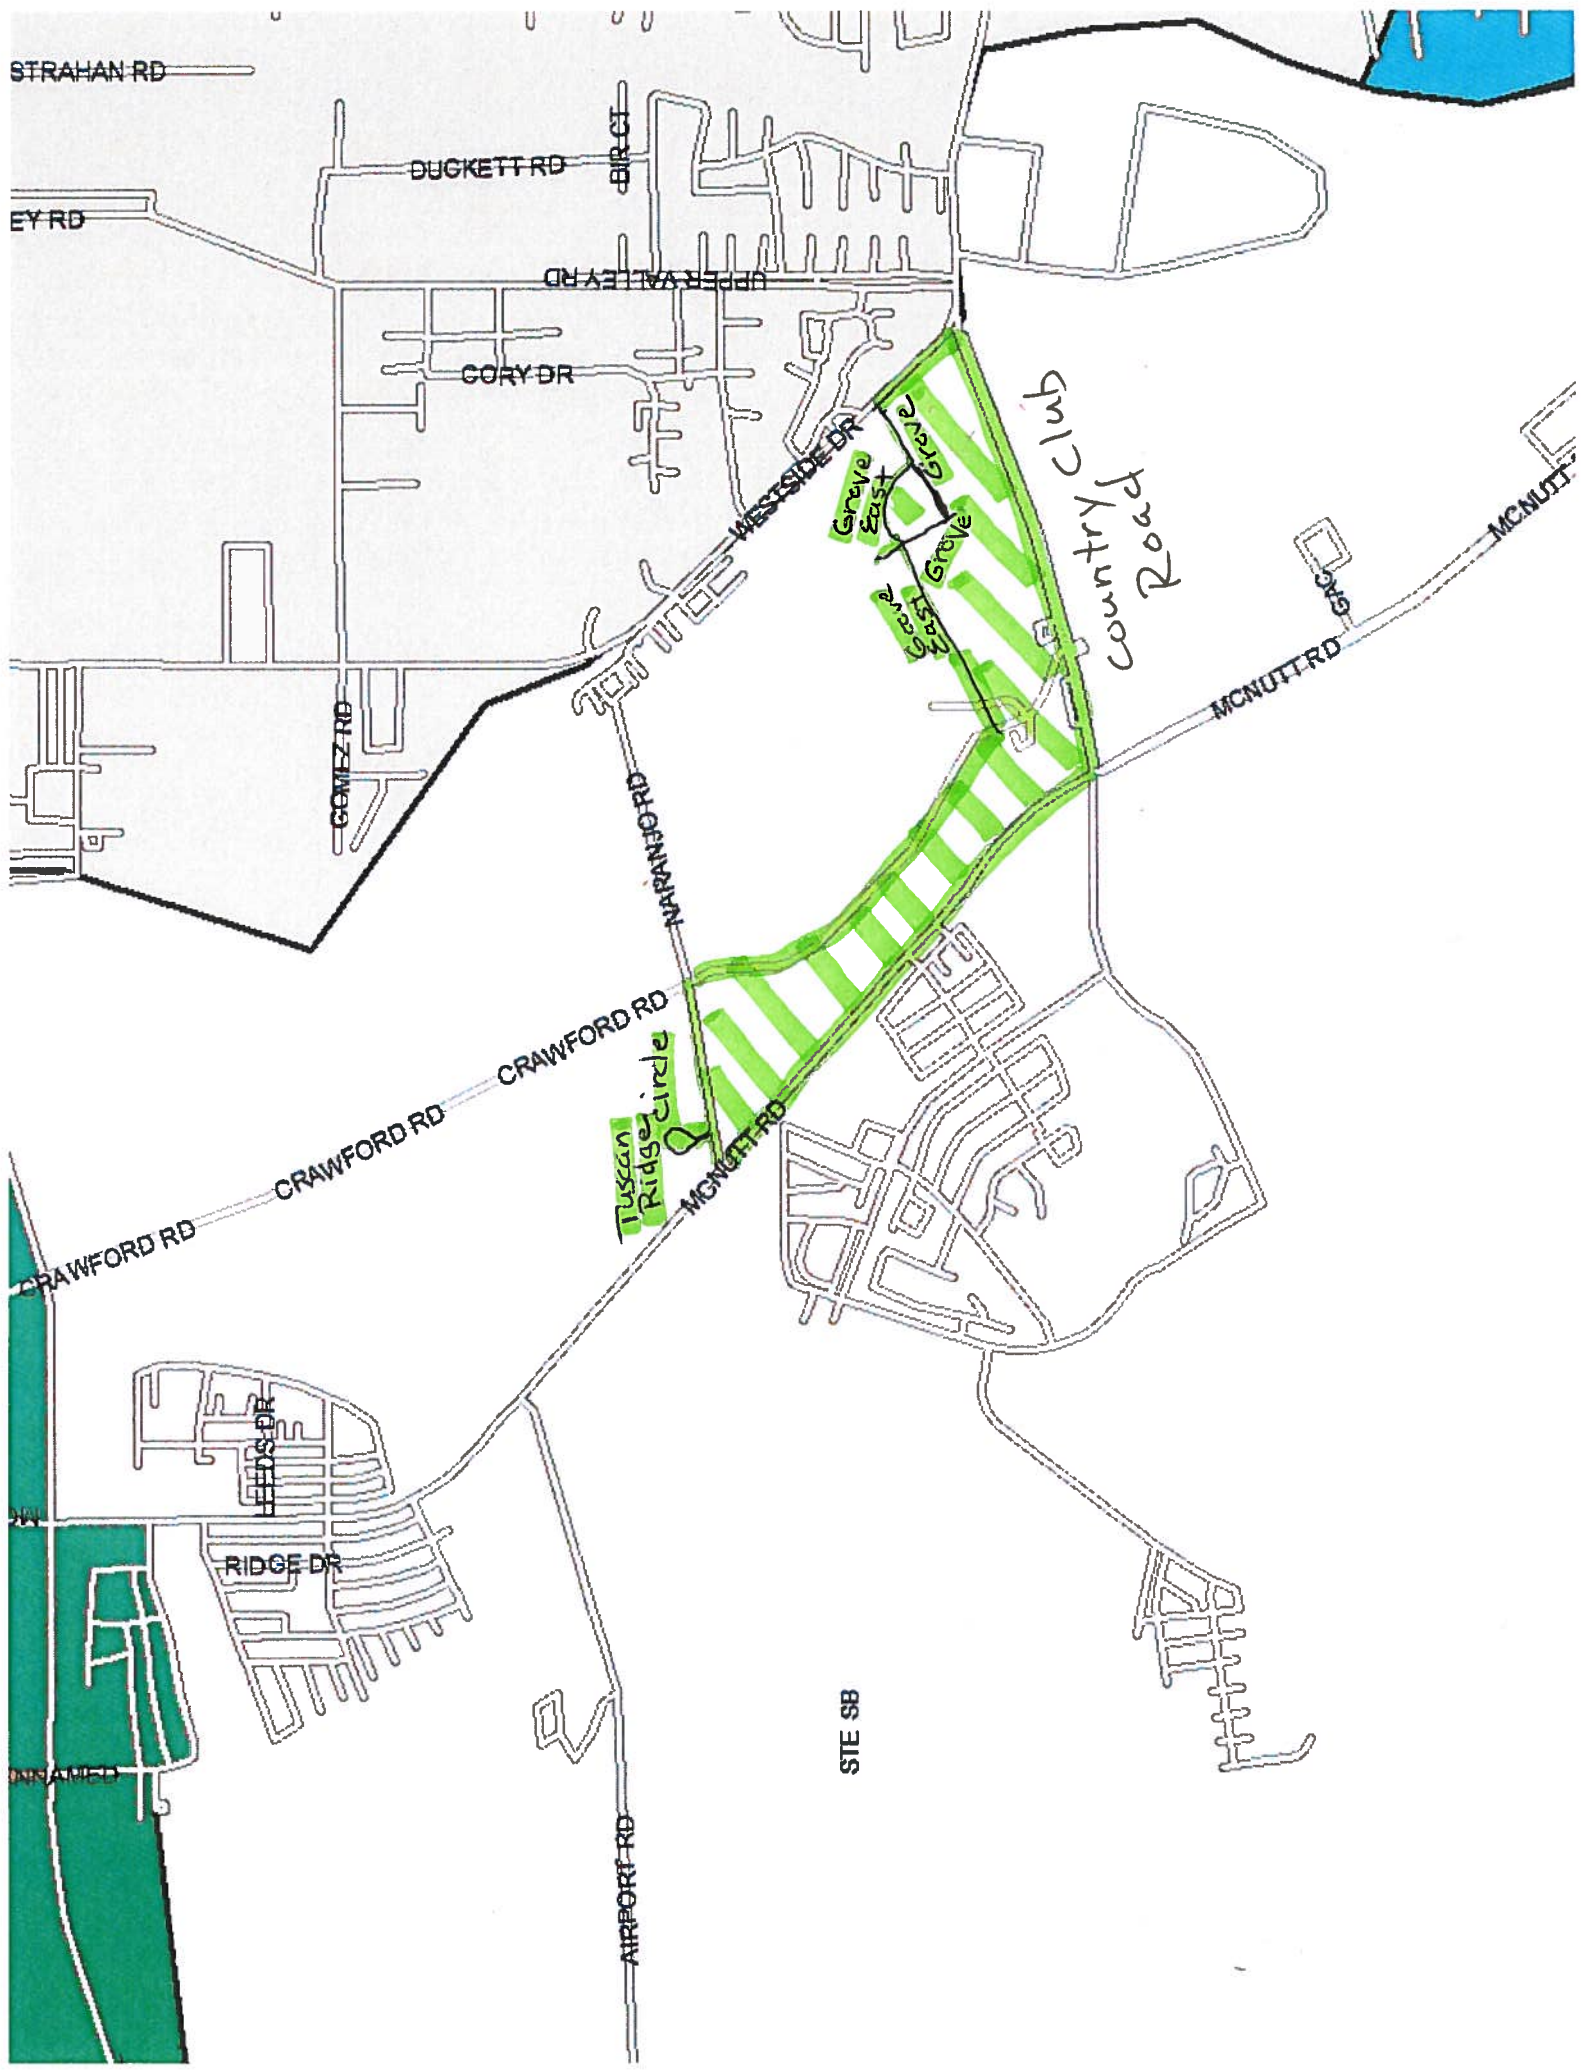

Proposed Changes to the La Union and Santa Teresa Elementary Attendance Zones

The attached map illustrates the proposed addition from the Santa Teresa attendance zone to the La Union Attendance Zone.

STRAHAN RD

LEY RD

DUCKETT RD

BIR CT

UPPER VALLEY RD

CORY DR

WESTSIDE DR

Grove East
Grove

Grove East
Grove

Country Club Road

COMIZ RD

NARANGETH RD

MCNUTT RD

MCNUTT RD

CRAWFORD RD

CRAWFORD RD

Tuscan Ridge Circle

MCNUTT RD

CRAWFORD RD

LEEDS DR

RIDGE DR

STE SB

AIRPORT RD