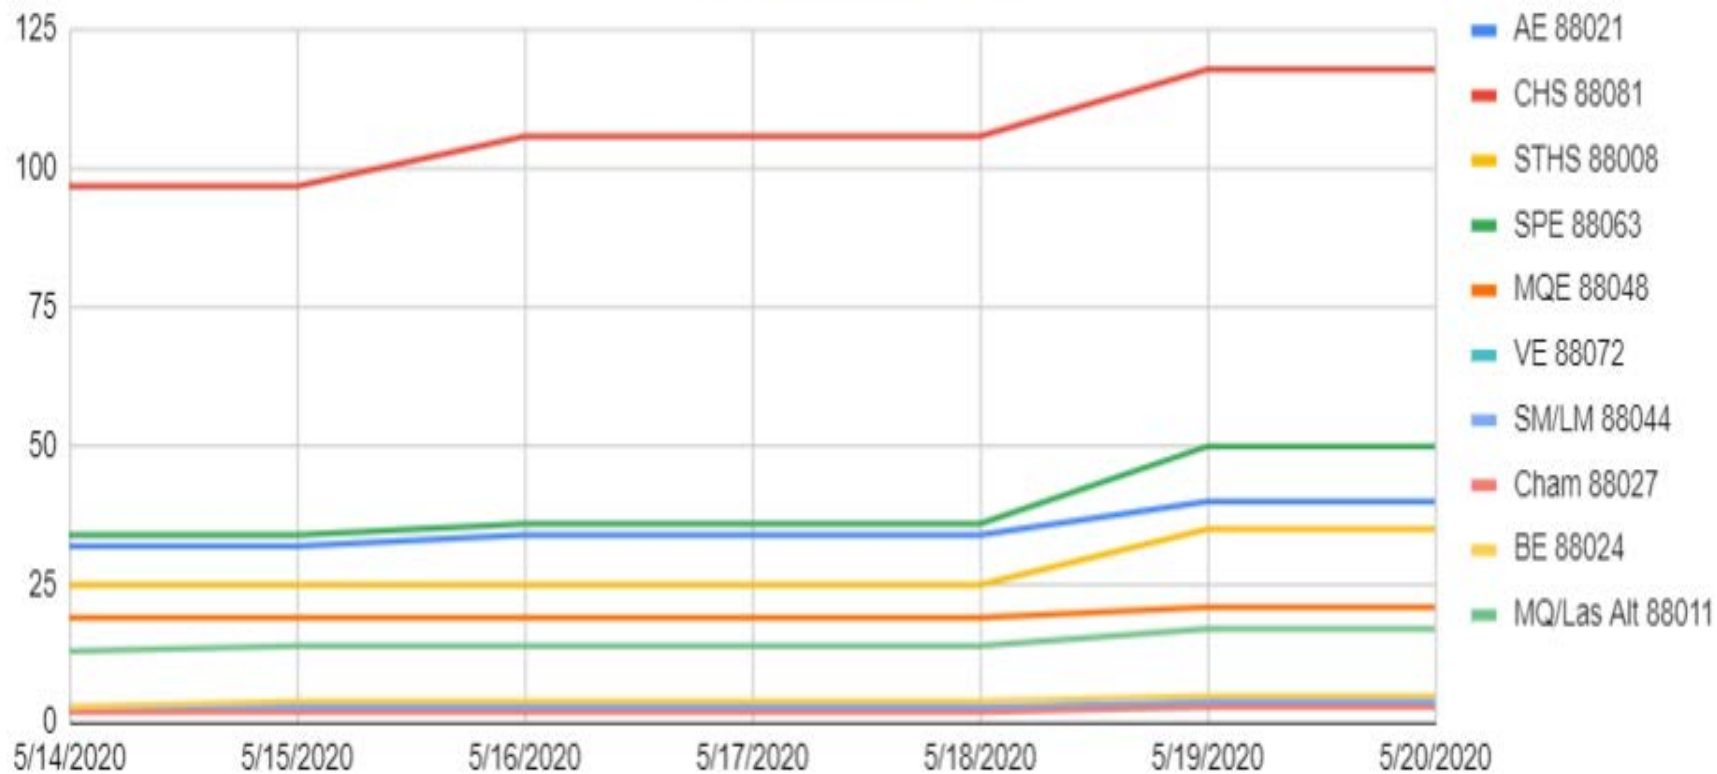

GISD Zip Codes