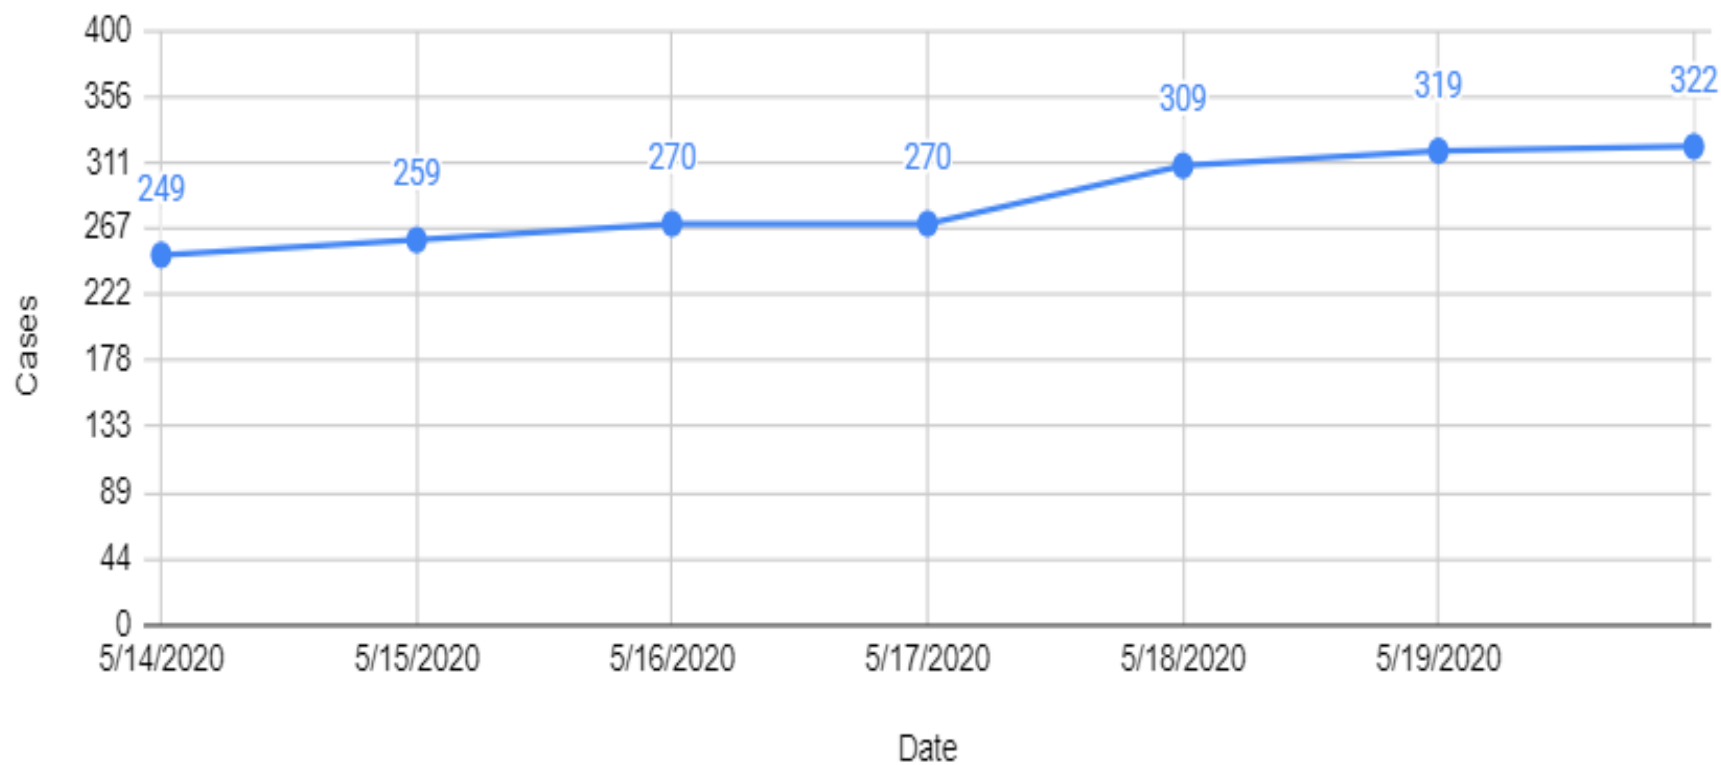

# COVID 19

Board Meeting May 21, 2020

## Dona Ana County COVID 19 Cases